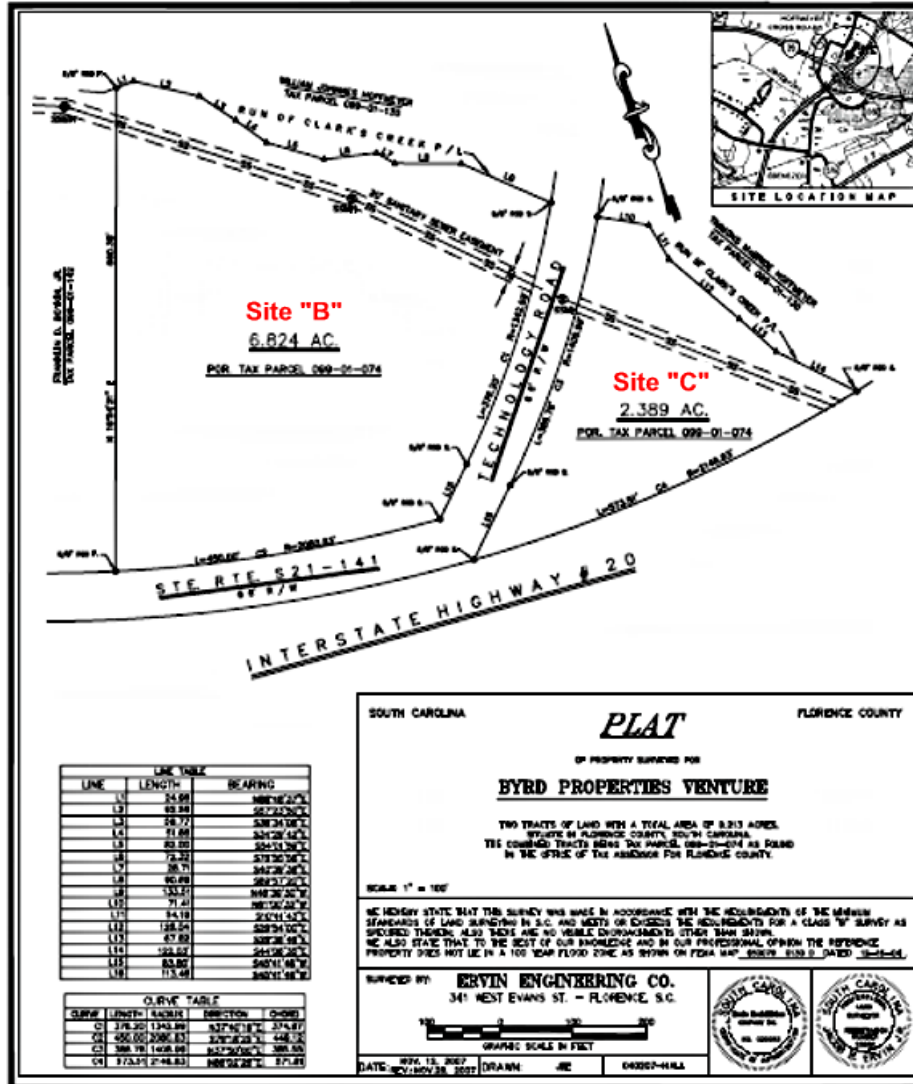

**WestSide**  
Florence, South Carolina

**SURVEY**  
SITES "B" & "C"

[www.florencewestside.com](http://www.florencewestside.com)

No warranty or representation, expressed or implied, is made as to the accuracy of the information contained herein or provided by RealCap, Inc., and its Agents. The same is submitted subject to errors, omissions, change of price, rental, sale, or other conditions, withdrawal without notice, and to any special listing conditions imposed by our principals. The Owner expressly reserves the right, at its sole discretion, to reject any and all proposals or expressions of interest in the property and to terminate discussions with any party at anytime with or without notice.